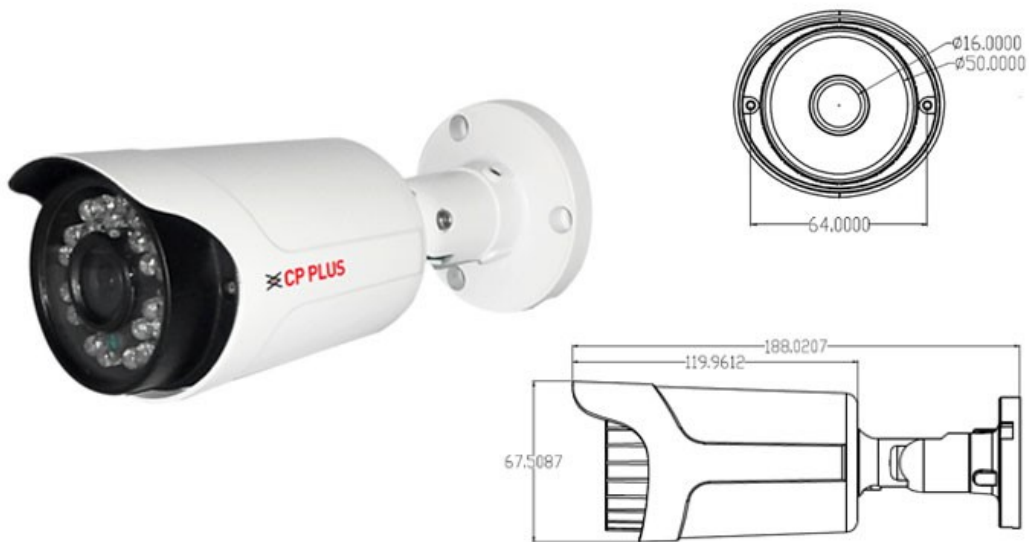

**CP- VCQ-T10L3****1 MP HDCVI IR Bullet Camera - 30 Mtr.****CP PLUS**  
**CORAL****Main Features**

- 1 MP HQIS Pro Image Sensor
- 25/30fps@720P
- Day/Night(ICR), AWB, AGC, BLC
- 6mm MP Lens
- IR Range of 30 Mtr.
- IP66

**CP- VCQ-T10L3****1 MP HDCVI IR Bullet Camera - 30 Mtr.****Feature**

Image Sensor  
Minimum Illumination  
Shutter Speed  
White Balance  
Gain Control(AGC)  
Lens  
S/N Ratio  
Back Light Compensation  
Video Streaming  
Video Output  
ICR  
IR  
No. of IR LEDs  
Operating Temperature  
Power Source  
Power Consumption  
Weatherproof Standard  
Dimension  
Weight

**Specification**

1 MP HQIS Pro Image Sensor  
0.01Lux  
PAL:1/60~1/100000s  
Auto  
Auto  
6mm MP Lens  
more than 50dB  
Auto  
720P@25 fps  
1.0Vp-P75Ωbn  
Supports  
IR Range of 30 Mtr.  
36  
-10~ +50°C RH95% Max  
DC12V  
DC12V±10%,530mA±10%  
IP66  
190mm x 76mm x 67mm  
390g