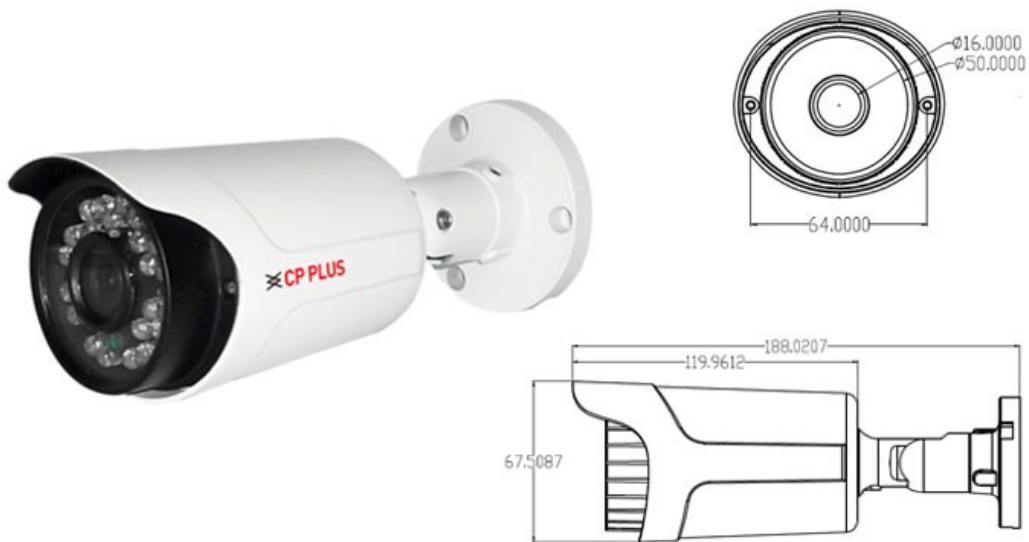

**CP- VCQ-T20L2****2 MP HDCVI IR Bullet Camera - 20 Mtr.****CP PLUS**  
**CORAL****Main Features**

- 2 MP HQIS Pro Image Sensor
- 25/30fps@1080P
- Day/Night(ICR), AWB, AGC, BLC
- 3.6mm MP Lens
- IR Range of 20 Mtr.
- IP66

# CP- VCQ-T20L2

2 MP HDCVI IR Bullet Camera - 20 Mtr.

## Feature

Image Sensor  
Minimum Illumination  
Shutter Speed  
White Balance  
Lens  
Gain Control(AGC)  
S/N Ratio  
Back Light Compensation  
Video Streaming  
Video Output  
ICR  
IR  
No. of IR LEDs  
Operating Temperature  
Power Source  
Power Consumption  
Weatherproof Standard  
Dimension  
Weight

## Specification

2 MP HQIS Pro Image Sensor  
0.01Lux  
PAL:1/60~1/100000s  
Auto  
3.6mm MP Lens  
Auto  
more than 50dB  
Auto  
1080P@25 fps  
1.0Vp-P75Ωbn  
Supports  
IR Range of 20 Mtr.  
24  
-10~ +50°C RH95% Max  
DC12V  
DC12V±10%,530mA±10%  
IP66  
190mm x 76mm x 67mm  
390g.