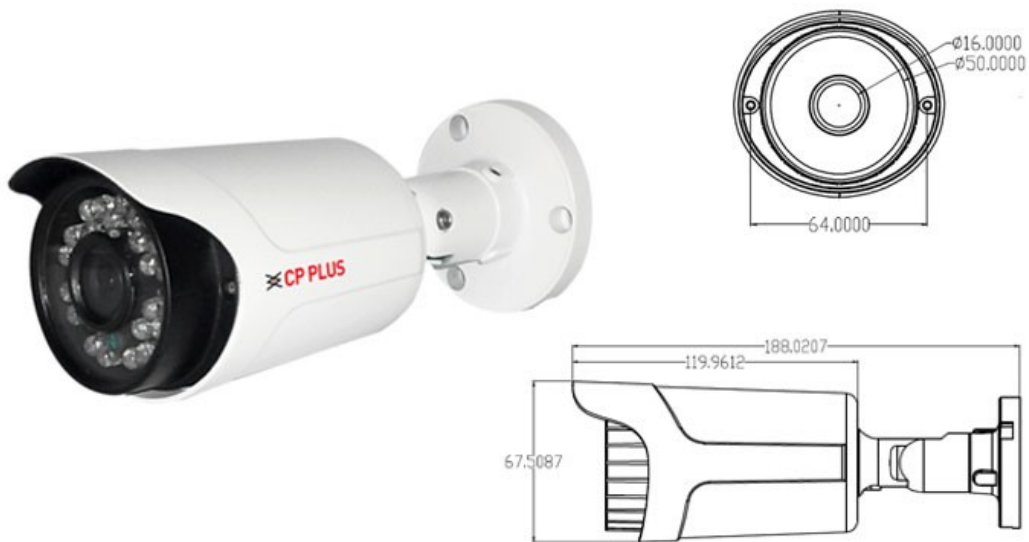

CP- VCQ-T20L3**2 MP HDCVI IR Bullet Camera - 30 Mtr.****CP PLUS**
CORAL**Main Features**

- 2 MP HQIS Pro Image Sensor
- 25/30fps@1080P
- Day/Night(ICR), AWB, AGC, BLC
- 6mm MP Lens
- IR Range of 30 Mtr.
- IP66

CP- VCQ-T20L3**2 MP HDCVI IR Bullet Camera - 30 Mtr.****Feature**

Image Sensor
Minimum Illumination
Shutter Speed
White Balance
Gain Control(AGC)
Lens
S/N Ratio
Back Light Compensation
Video Streaming
Video Output
ICR
IR
No. of IR LEDs
Operating Temperature
Power Source
Power Consumption
Weatherproof Standard
Dimension
Weight

Specification

1 MP HQIS Pro Image Sensor
0.01Lux
PAL:1/60~1/100000s
Auto
Auto
6mm MP Lens
more than 50dB
Auto
1080P@25 fps
1.0Vp-P75Ωbn
Supports
IR Range of 30 Mtr.
36
-10~ +50°C RH95% Max
DC12V
DC12V±10%,530mA±10%
IP66
190mm x 76mm x 67mm
390g