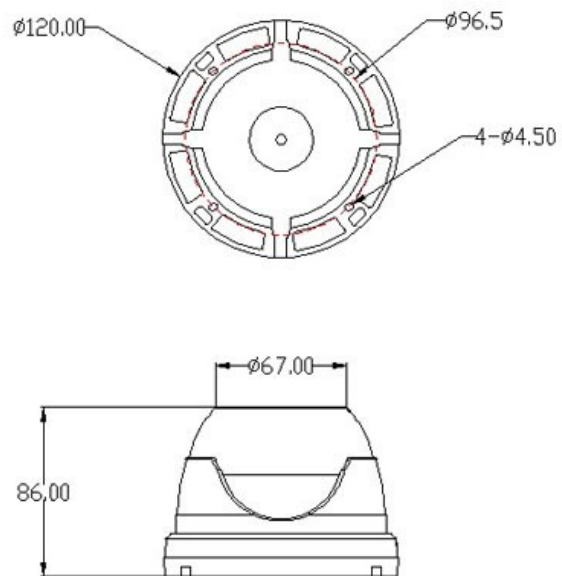

CP- VCG-D10L3**1 MP HDCVI IR Dome Camera - 30 Mtr.****Main Features**

- 1/2.9" 1 MP HQIS Pro Image Sensor
- 25/30fps@720P
- Day/Night(ICR), AWB, AGC, BLC
- 6mm Lens
- IR Range of 30 Mtr.

CP- VCG-D10L3**1 MP HDCVI IR Dome Camera - 30 Mtr.****Feature**

Image Sensor
Minimum Illumination
Shutter Speed
White Balance
Lens
Gain Control(AGC)
Video Streaming
ICR
IR
No. of IR LEDs
Operating Temperature
Humidity
Power Source
Power Consumption
Dimension
Weight

Specification

1/2.9" 1 MP HQIS Pro Image Sensor
0.1Lux@F1.2(AGC ON), 0 lux IR on
PAL:1/50~1/100000s NTSC:1/30~1/10000S
Auto
6mm
Auto
720P@25 fps
Supports
IR Range of 30 Mtr.
30
-20°C~+55°C
-10%~90%
DC12V (±10%) 50mA~65mA
250mA
φ120mm x 86mm
0.3 Kg.