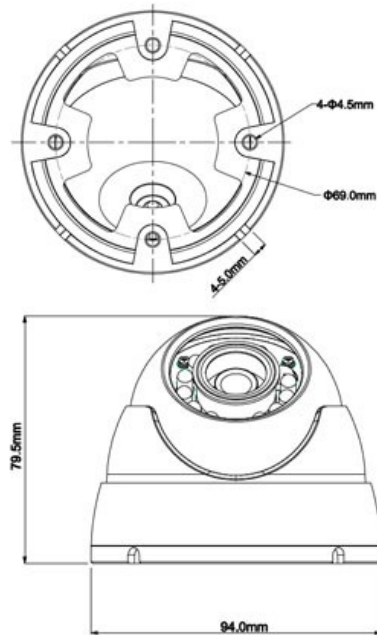

CP- UVC-DA20L2

2 MP HDCVI IR Dome Camera - 20Mtr.

CP PLUS
CORAL

Main Features

- 1/2.7" 2MP HQIS Pro Image Sensor
- Max 25/30fps@1080P
- High speed, long distance real-time transmission
- Day/Night(ICR), 2D-DNR, AWB, AGC, BLC
- 3.6mm fixed lens (6mm, 8 mm optional)
- IR Range of 20 Mtrs, IP66

CP- UVC-DA20L2

2 MP HDCVI IR Dome Camera - 20Mtr.

Feature

Image Sensor
Minimum Illumination
Shutter Speed
Lens
Video Streaming
Video Output
ICR
IR
Transmission Distance
Operating Temperature
Power Source
Power Consumption
Weatherproof Standard
Dimension
Weight

Specification

1/2.7" 2MP HQIS Pro
0.01Lux@F1.2(AGC ON), 0Lux IR on
1/50s~1/100,000s
3.6mm (6mm, 8mm optional)
25fps@1080P
1-channel BNC HDCVI high definition video output
Auto(ICR)/Color/B/W
IR Range of 20 Mtr.
Over 300m via 75-3 coaxial cable
-30°C~+60°C , Less than 95%RH
DC12V±10%
Max 2.4W
IP66
Φ94.0mm × 79.5mm
330g