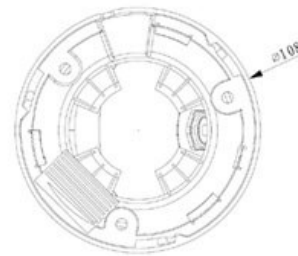

**CP- UNC-DA21L3****2 MP Full HD IR Dome Camera - 30Mtr.****Main Features**

- 1/2.7" 2MP PS CMOS Image Sensor
- Max 25fps@1080P
- H.264 and MJPEG dual-stream encoding
- DWDR, Day/Night(ICR), Auto Iris, 3DNR, AWB, AGC, BLC
- 3.6mm fixed lens (6mm optional)
- IR Range of 30 Mtrs, IP67, PoE
- Mobile Software: iCMOB, gCMOB, wCMOB
- CMS Software: KVMS Pro, vOptimus Pro

**CP- UNC-DA21L3****2 MP Full HD IR Dome Camera - 30Mtr.****Feature**

Image Sensor  
Minimum Illumination  
Effective Pixels  
Shutter Speed  
White Balance  
Gain Control(AGC)  
Lens  
Back Light Compensation  
S/N Ratio  
Video Compression  
Video Streaming  
Resolution  
Privacy Mask  
ICR  
Bit Rate  
  
Protocol  
  
Ethernet  
User Account  
Smart Phone  
IR  
Operating Temperature  
Power Source  
Power Consumption  
Weatherproof Standard  
Dimension  
Weight