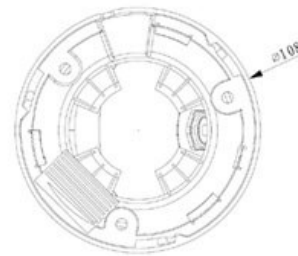

CP-UNC-DA31L3**3 MP Full HD IR Dome Camera - 30Mtr.****Main Features**

- 1/3" 3MP PS CMOS Image Sensor
- Max 25fps@1080P
- H.264 and MJPEG dual-stream encoding
- DWDR, Day/Night(ICR), Auto Iris, 3DNR, AWB, AGC, BLC
- 3.6mm fixed lens (6mm optional)
- IR Range of 30 Mtrs, IP67, PoE
- Mobile Software: iCMOB, gCMOB, wCMOB
- CMS Software: KVMS Pro, vOptimus Pro

CP- UNC-DA31L3

3 MP Full HD IR Dome Camera - 30Mtr.

Feature

Image Sensor
Minimum Illumination
Shutter Speed
White Balance
Gain Control(AGC)
Lens
Back Light Compensation
S/N Ratio
Video Compression
Video Streaming
Resolution
Privacy Mask
ICR