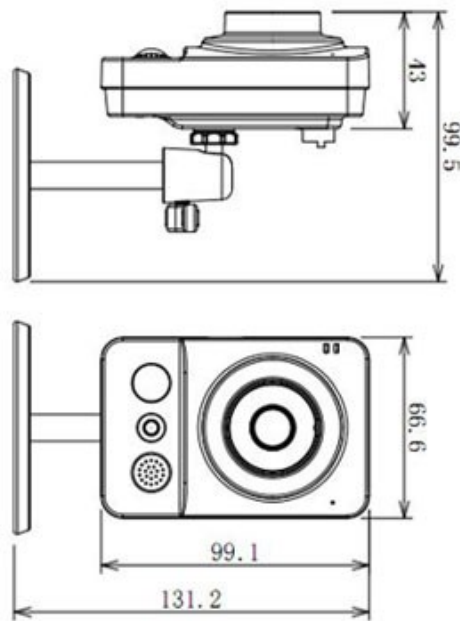

## 1 MP HD IR IP Cube Camera

### Main Features

- 1/4" 1 Megapixel CMOS Image Sensor
- H.264 & MJPEG dual-stream encoding
- Max 25/30fps@720P(1280×720)
- DWDR, Day/Night, 3DNR, Auto iris, AWB, AGC, BLC
- 3.6mm fixed lens
- PIR Sensor Range upto 6Mtr.
- IR Range of 10 Mtr.
- CE, FCC & RoHS Certified