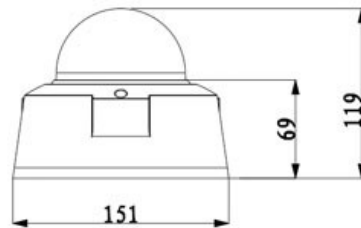

CP- UNC-VE30FL2-M

3 MP Full HD IR Vandal Dome Camera - 20Mtr.