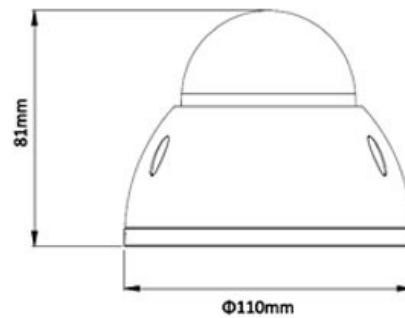

CP- UNC-VD20L3-M**2 MP Full HD IR Vandal Dome Camera - 30Mtr.****Main Features**

- 1/2.8" 2Megapixel PS CMOS Image Sensor
- Max 25/30fps@1080P
- H.264 and MJPEG dual-stream encoding
- DWDR, Day/Night(ICR), 3DNR, AWB, AGC, BLC
- Smart Detection supported
- 3.6mm fixed lens (2.8mm, 6mm optional)
- IR Range of 30 Mtrs, IP67, IK10, PoE
- Mobile Software: iCMOB, gCMOB, wCMOB
- CMS Software: KVMS Pro, vOptimus Pro

CP-UNC-VD20L3-M

2 MP Full HD IR Vandal Dome Camera - 30Mtr.

Feature

Image Sensor
 Minimum Illumination
 Shutter Speed
 White Balance
 Gain Control(AGC)
 Lens
 Back Light Compensation
 S/N Ratio
 Video Streaming
 Resolution
 Privacy Mask
 ICR
 Audio Input
 Audio Compression
 Audio Output
 Alarm IN
 Alarm Out
 Protocol
 Smart Detection
 Ethernet
 User Account
 IR
 Smart Phone
 Micro SD
 Operating Temperature
 Power Source
 Power Consumption
 Weatherproof Standard
 Dimension
 Weight

Specification

1/2.8" 2Megapixel progressive scan CMOS
 0.01Lux/F2.0(Color), 0Lux/F2.0(IR on)
 Auto/Manual, 1/3(4)~1/10000s
 Auto/Manual
 Auto/Manual
 3.6mm(6mm optional)
 BLC / HLC / DWDR
 More than 50dB
 Main Stream: 1080P/720P(1~25/30fps), Extra Stream: D1/CIF(1 ~ 25/30fps), Third Stream: 720P(1~13/4fps)
 1080P(1920× 1080) / 720P(1280× 720) / D1(704× 576/704× 480)/ CIF(352× 288/352× 240)
 Up to 4 areas
 Auto(ICR)/Color/B/W
 1 Channel
 G.711a / G.711u
 1 Channel
 1 Channel In
 1 Channel Out
 IPv4/IPv6, HTTP, HTTPS, SSL, TCP/IP, UDP, UPnP, ICMP, IGMP, SNMP,RTSP, RTP, SMTP, NTP, DHCP, DNS, PPPoE, DDNS, FTP, IP Filter, QoS,Bonjour, ONVIF, PSIA, CGI
 Tripwire, Intrusion, Scene Change, Face detect
 RJ-45 (10/100Base-T)
 20 Users
 IR Range of 30 Mtr.
 iPhone, iPad, Android, Windows Phone
 Max 64GB
 -40°C~+60°C, Less than 95% RH
 DC12V, PoE (802.3af)
 Max 5W
 IP67 & IK10
 Φ110mm × 81mm
 0.33kg(with package 0.47kg)