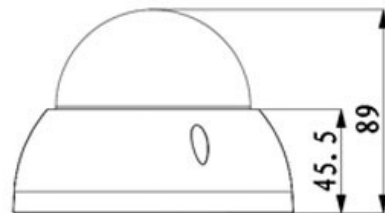

CP-UNC-VB30FL3**3 MP Full HD IR Vandal Dome Camera - 30Mtr.****Main Features**

- 1/3" 3MP PS CMOS Image Sensor
- Max 20fps@3M and 25/30fps@1080P
- H.264 and MJPEG dual-stream encoding
- DWDR, Day/Night(ICR), Auto Iris, 3DNR, AWB, AGC, BLC
- 2.8 -12mm Varifocal Lens
- IR Range of 30 Mtrs, IP66, IK10, PoE
- Mobile Software: iCMOB, gCMOB, wCMOB
- CMS Software: KVMS Pro, vOptimus Pro