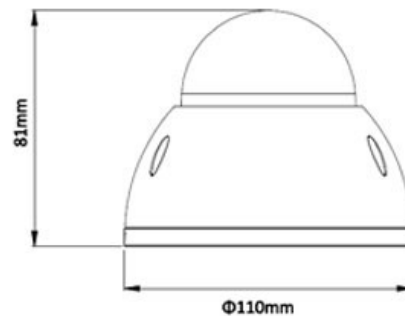

CP-UNC-VD40L3-MD**4 MP Full HD WDR IR Vandal Dome Camera - 30Mtr.****Main Features**

- 1/3" 4Megapixel PS CMOS Image Sensor
- 20fps@4MP, 25/30fps@3MP
- H.264 and MJPEG dual-stream encoding
- WDR(120dB), Day/Night(ICR), 3DNR, AWB, AGC, BLC
- 3.6mm fixed lens (2.8mm, 6mm optional)
- IR Range of 30 Mtrs, IP67, PoE
- Mobile Software: iCMOB, gCMOB, wCMOB
- CMS Software: KVMS Pro, vOptimus Pro

CP- UNC-VD40L3-MD

4 MP Full HD WDR IR Vandal Dome Camera - 30Mtr.

Feature

Image Sensor
 Minimum Illumination
 Shutter Speed
 White Balance
 Lens
 Gain Control(AGC)
 S/N Ratio
 Back Light Compensation
 Video Compression
 Video Streaming
 Resolution
 Privacy Mask
 ICR
 Audio Input
 Audio Output
 Audio Compression
 Alarm IN
 Alarm Out
 Protocol
 Smart Detection
 Ethernet
 User Account
 IR
 Smart Phone
 Micro SD
 Operating Temperature
 Power Source
 Power Consumption

Specification

1/3" 4Megapixel progressive scan CMOS
 0.01Lux/F2.1(Color), 0Lux/F2.1(IR on)
 Auto/Manual, 1/3(4)~1/10000s
 Auto/Manual
 3.6mm(2.8mm, 6mm optional)
 Auto/Manual
 More than 50dB
 BLC / HLC / WDR(120dB)
 N/A
 Main Stream: 4M(1~20fps)/3M(1~25/30fps), Extra Stream: D1/CIF(1 ~ 25/30fps), Third Stream: 720P(1-5/8fps) (WDR on), 720P(1-18/2fps) (WDR off)
 4M(2560× 1440)/3M(2304× 1296)/1080P(1920× 1080)/720P(1280×720)/D1(704× 576/704× 480) /CIF(352× 288/352× 240)
 Up to 4 areas
 Auto(ICR)/Color/B/W
 1 Ch.
 1 Ch.
 G.711a / G.711u
 1 Ch.
 1 Ch.
 IPv4/IPv6, HTTP, HTTPS, SSL, TCP/IP, UDP, UPnP, ICMP, IGMP, SNMP,RTSP, RTP, SMTP, NTP, DHCP, DNS, PPPOE, DDNS, FTP, IP Filter, QoS,Bonjour, ONVIF, PSIA, CGI
 Tripwire, Intrusion, Scene Change, Face detect
 RJ-45 (10/100Base-T)
 20 Users
 IR Range of 30 Mtr.
 iPhone, iPad, Android, Windows Phone
 Micro SD, Max 64GB
 -40°C~+60°C, Less than 95% RH
 DC12V, PoE (802.3af)
 Max 5W

 **CP- UNC-VD40L3-MD****4 MP Full HD WDR IR Vandal Dome Camera - 30Mtr.****Feature**

Weatherproof Standard

Dimension

Weight

Specification

IP67

Φ110mm× 81mm

0.33Kg(with package 0.47Kg)